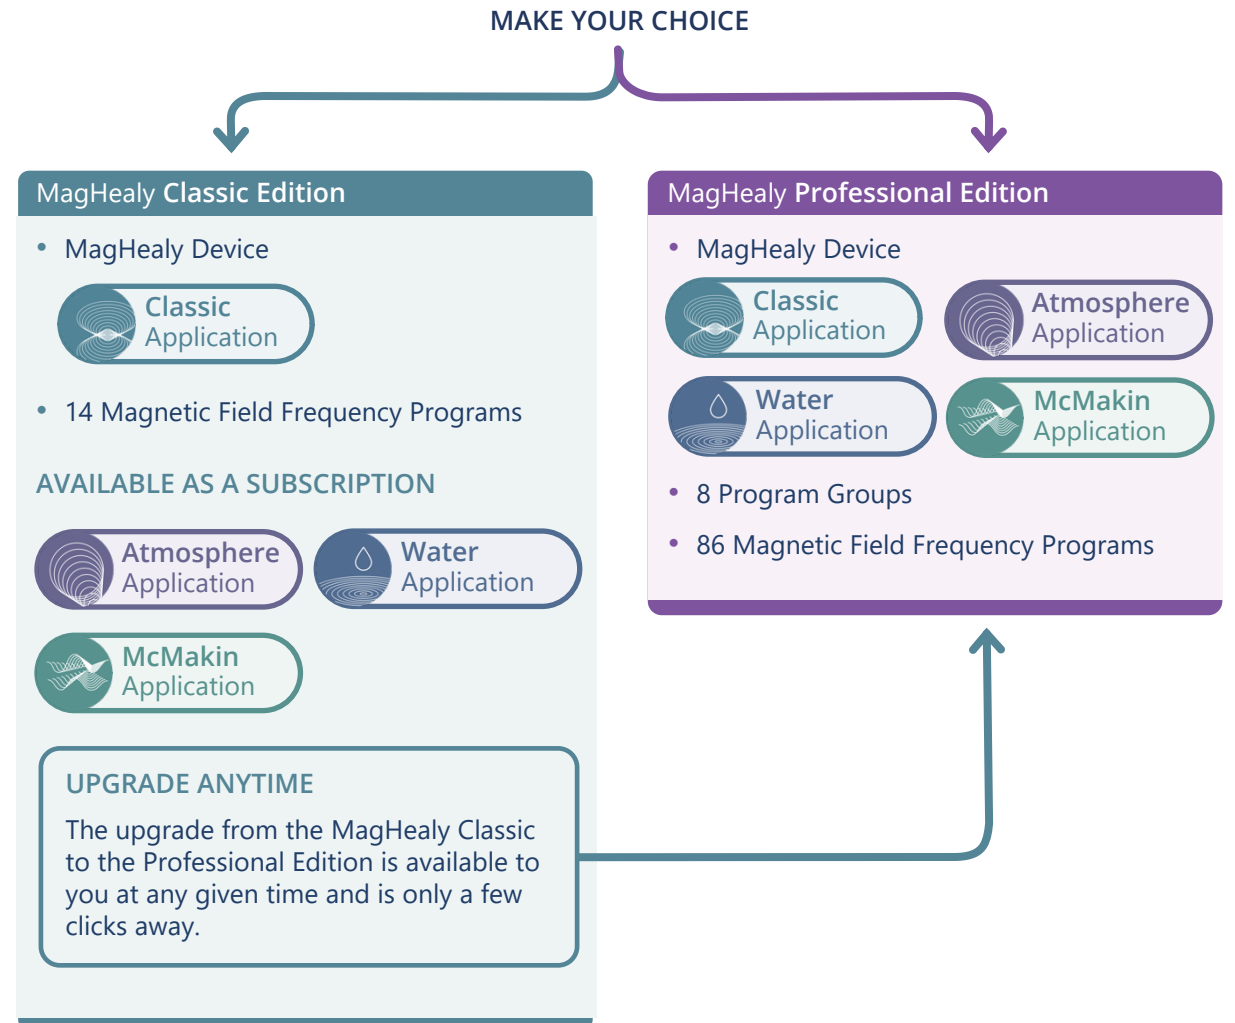

Go All in With the MagHealy Professional Edition

With the MagHealy Professional Edition, settle for nothing less than the best. This all-in-one solution offers a staggering 86 unique Magnetic Field Frequency Programs, drawn from the original MagHealy Applications: Classic, Atmosphere, Water and McMakin.

Experience MagHealy, where the power of magnetic fields meets holistic wellbeing. Go Professional and elevate you and your surrounding space to a whole new level.

MagHealy Professional Edition

- "4-in-1" - one device, four innovative applications
- Benefit from a selection of 8 Program Groups and a total of 86 unique Magnetic Field Frequency Programs
- Harmonization for your body, mind and environment

Versatility in Your Hand With the MagHealy Classic Edition

The MagHealy Classic Edition is just the beginning of your tailored experience with the all-new MagHealy subscription model. Get lifetime access with the Classic Edition and build it up from there with additional subscriptions of your choice.

Personalize Your Experience With the MagHealy Subscription Model

On top of the Classic Application, you have the MagHealy Atmosphere, Water and McMakin Applications available to you as subscriptions for a period of either one, three, six or even twelve months.