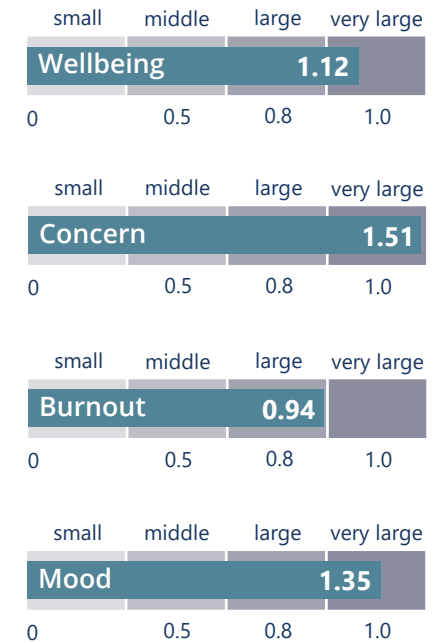

Effect size (Cohen's d)

* View full study results at: www.healyworld.net/MagHealy/studies