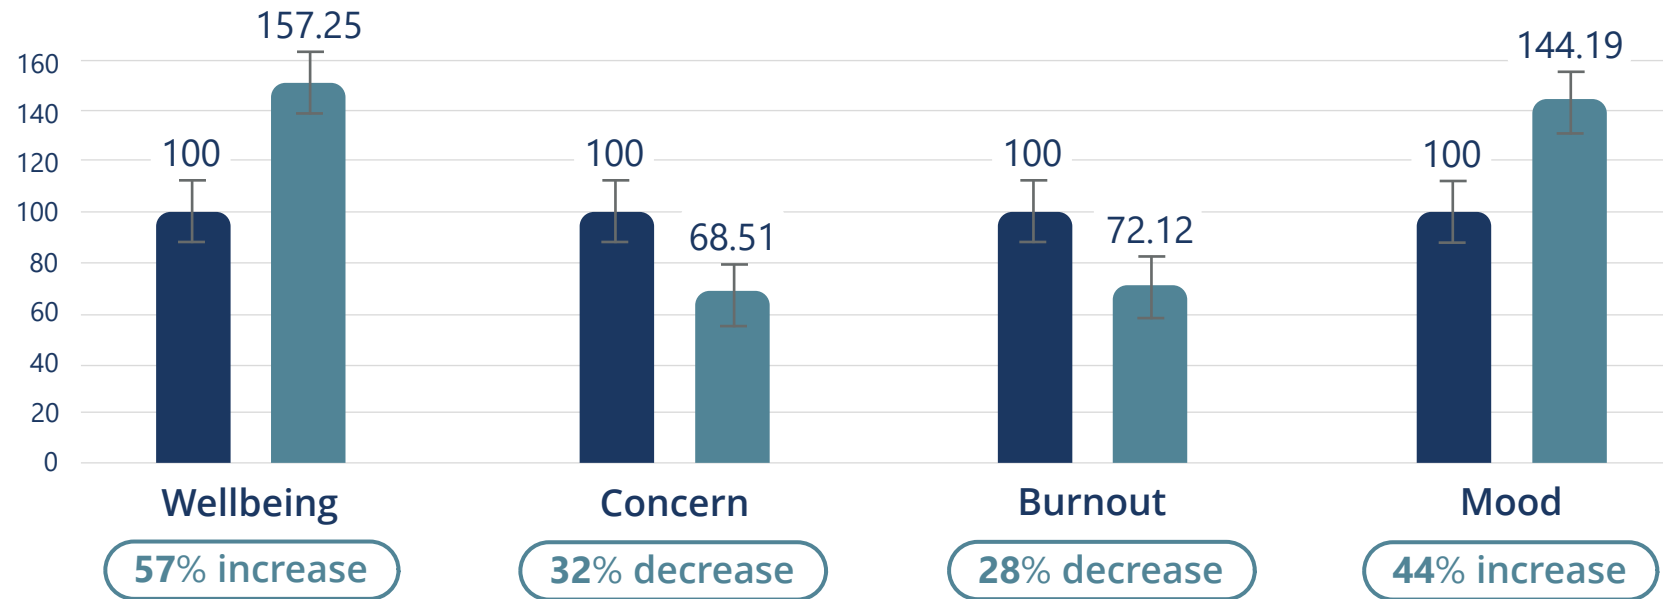

Pre/Post Comparison MagHealy Classic

■ Baseline
■ Final