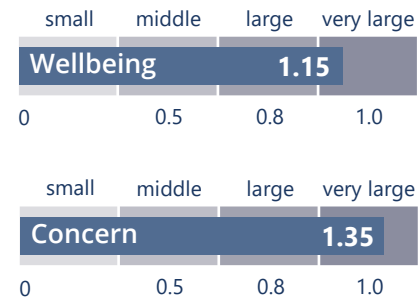

Effect size (Cohen's d)

DID YOU KNOW?

Have a green thumb.
Your plants can also enjoy informed water by MagHealy. Use, for instance, the "Plants" QAF program to positively influence their environment to support water distribution and transport.

* View full study results at: www.healyworld.net/MagHealy/studies