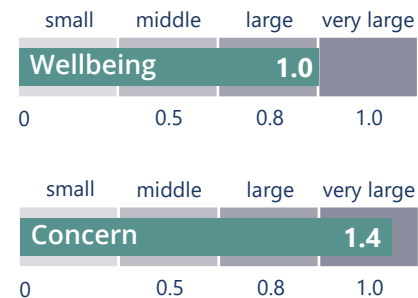

Digestion Harmony

Energetic harmonization of metabolic activity of the Bioenergetic Field of the digestive system

Co-developed With Scientists, Proven in Practice! **MagHealy McMakin Study***

In a study on the MagHealy McMakin Application programs “Brain Harmony” and “Vagus Harmony”, participants showed an average 44% increase in wellbeing and an average 37% decrease in concerns.

The effect size of this study was large for the increase in wellbeing and very large for the decrease in concerns.

Pre/Post Comparison MagHealy McMakin

■ Baseline ■ Final

Effect size (Cohen's d)

DID YOU KNOW?