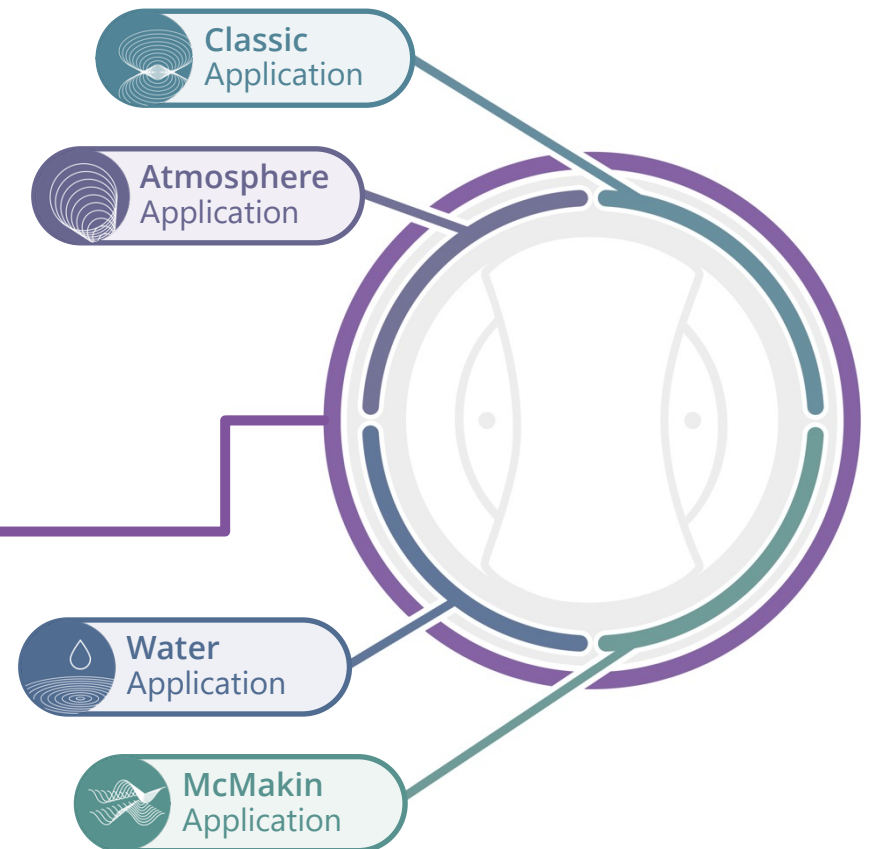

Go All in With the MagHealy Professional Edition

With the MagHealy Professional Edition, settle for nothing less than the best. This all-in-one solution offers a staggering 86 unique Magnetic Field Frequency Programs, drawn from the original MagHealy Applications: Classic, Atmosphere, Water and McMakin.

Experience MagHealy, where the power of magnetic fields meets holistic wellbeing. Go Professional and elevate you and your surrounding space to a whole new level.

MagHealy Professional Edition

- "4-in-1" - one device, four innovative applications
- Benefit from a selection of 8 Program Groups and a total of 86 unique Magnetic Field Frequency Programs
- Harmonization for your body, mind and environment