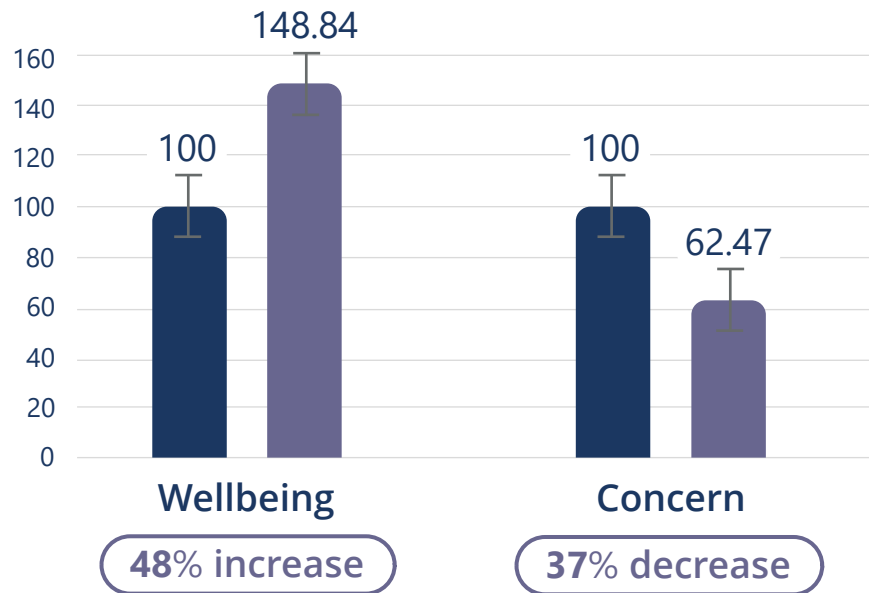

Pre/Post Comparison MagHealy Atmosphere

■ Baseline
■ Final