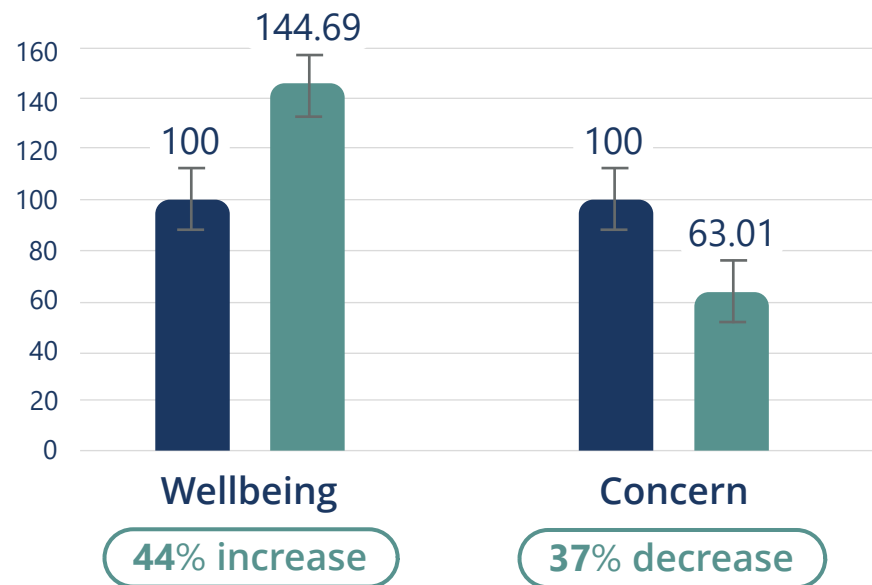

Digestion Harmony

Energetic harmonization of metabolic activity of the Bioenergetic Field of the digestive system

Co-developed With Scientists, Proven in Practice! **MagHealy McMakin Study***

In a study on the MagHealy McMakin Application programs “Brain Harmony” and “Vagus Harmony”, participants showed an average 44% increase in wellbeing and an average 37% decrease in concerns.

The effect size of this study was large for the increase in wellbeing and very large for the decrease in concerns.

Pre/Post Comparison MagHealy McMakin

■ Baseline ■ Final

Effect size (Cohen's d)

DID YOU KNOW?