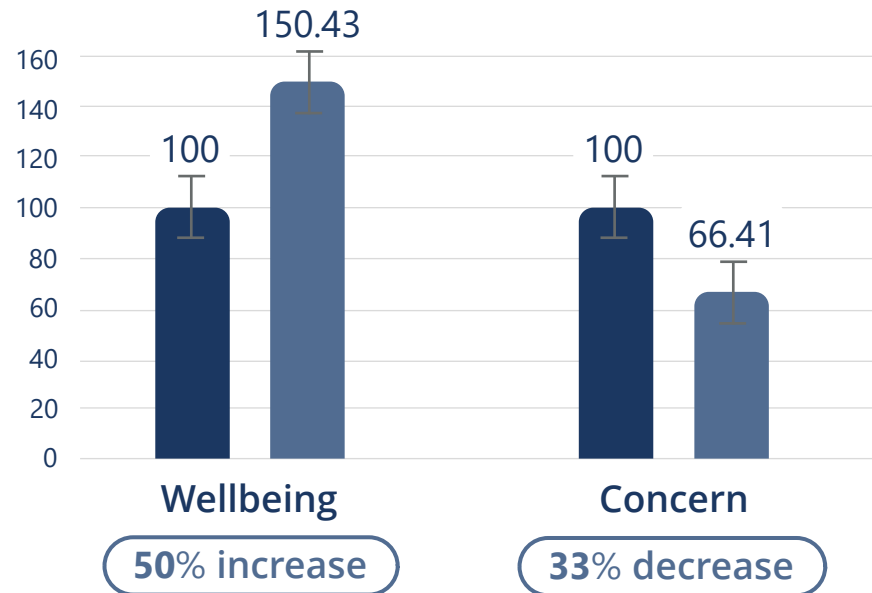

Pre/Post Comparison MagHealy Water

■ Baseline
■ Final