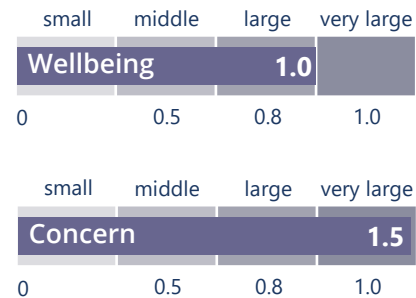

Effect size (Cohen's d)

DID YOU KNOW?

Sharing is caring.
MagHealy's magnetic field applications are not limited to human beings. Make use of the "Animal Harmony" QAF program to welcome your four-legged, furry friends to an optimized space of supporting and positive energy.

* View full study results at: www.healyworld.net/MagHealy/studies